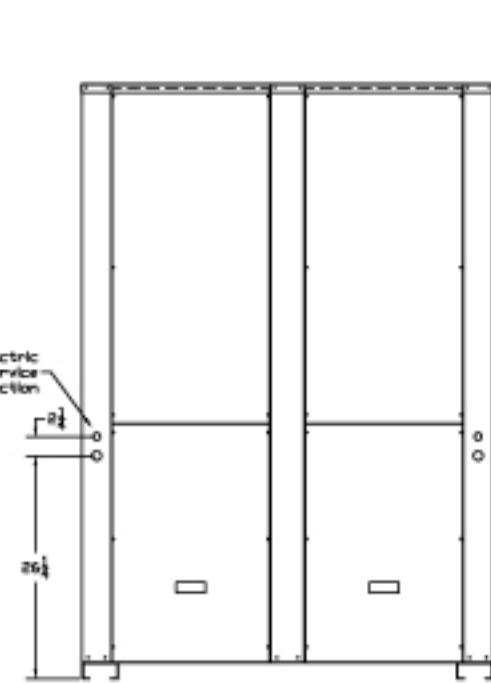

AVAILABLE ECM VERSION LOWERS SPEED AT SINGLE CONDITIONS

Elevation 'A'

Elevation 'B'

Elevation 'C'

10TV LH 12"x12" Blower
General Arrangement

Cold Flow/Dual Air Inc.
1050 NW 21st Street
Miami Florida 33127
Ph: (305) 545-6666
Fax: (305) 325-1966