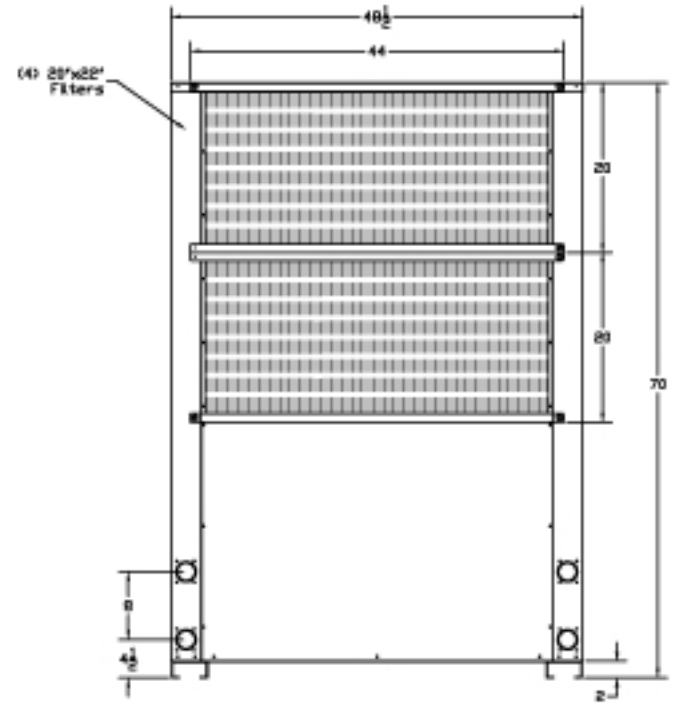

AVAILABLE ECM VERSION LOWERS SPEED AT SINGLE CONDITIONS

Elevation 'A'

Elevation 'B'

Elevation 'C'

10TV LH 12"x12" Blower
General Arrangement

Cold Flow/Dual Air Inc.
1050 NW 21st Street
Miami Florida 33127
Ph: (305) 545-6666
Fax: (305) 325-1966