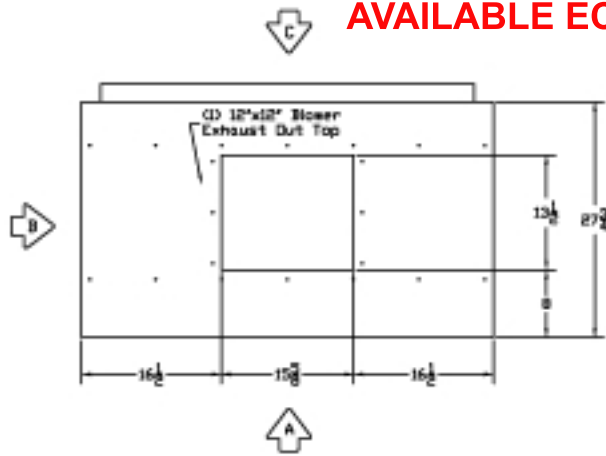

AVAILABLE ECM VERSION LOWERS SPEED AT SINGLE CONDITIONS

Elevation 'A'

Elevation 'B'

Elevation 'C'

10TV LH 12"x12" Blower
General Arrangement

Cold Flow/Dual Air Inc.
1050 NW 21st Street
Miami Florida 33127
Ph: (305) 545-6666
Fax: (305) 325-1966