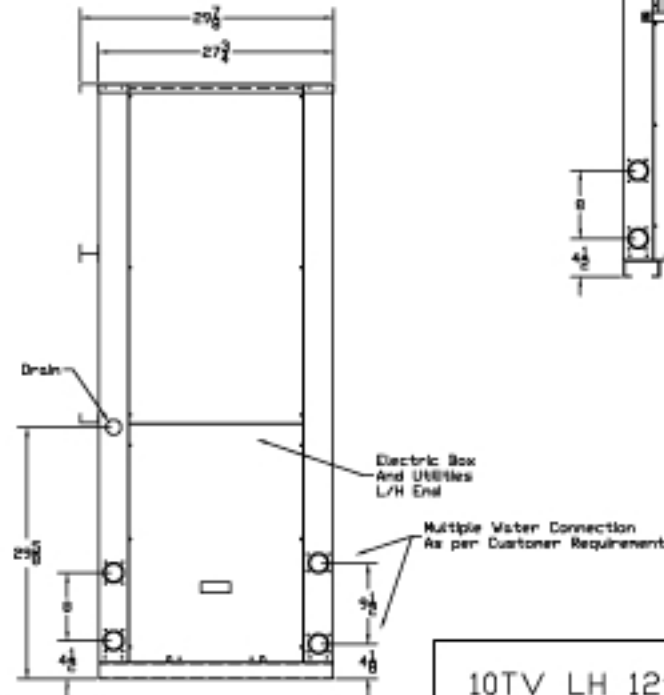

AVAILABLE ECM VERSION LOWERS SPEED AT SINGLE CONDITIONS

Elevation 'A'

Elevation 'B'

Elevation 'C'

10TV LH 12"x12" Blower
General Arrangement

Cold Flow/Dual Air Inc.
1050 NW 21st Street
Miami Florida 33127
Ph: (305) 545-6666
Fax: (305) 325-1966