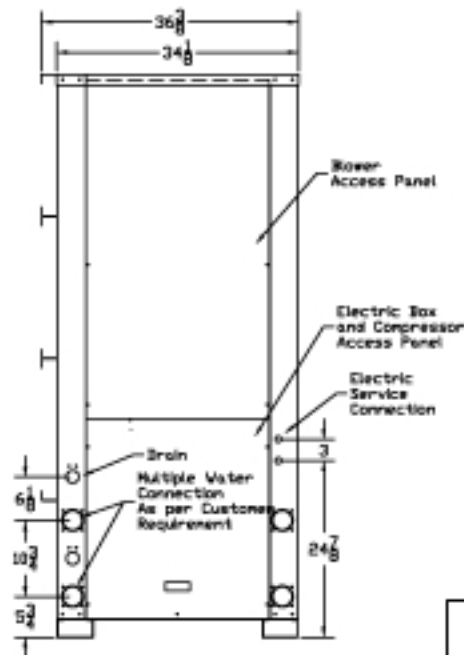

Elevation "A"

Elevation "B"

Elevation "C"

**NOTE: 50/60 TON UNITS
AVAILABLE IN 2 PARTS SINGLPOINT FOR EASY INSTALL**

25 TON/30 TON
General Arrangement

Cold Flow/Dual Air Inc.
1050 NW 21st Street
Miami Florida 33127
Ph: (305) 545-6666
Fax: (305) 325-1966