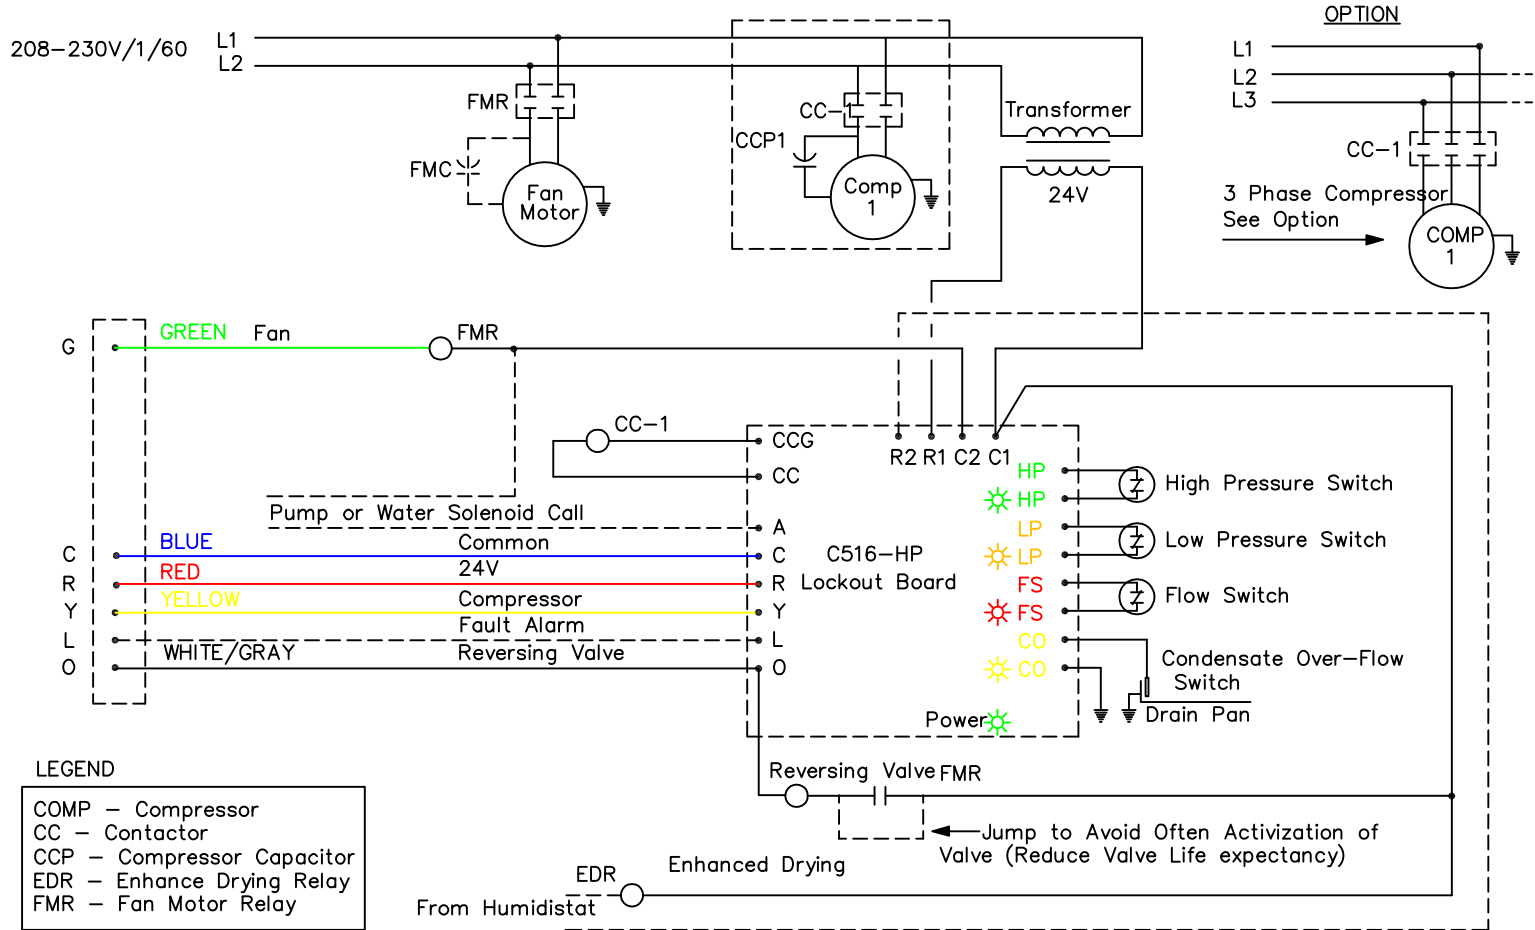

CFX GENERIC WIRING DIAGRAM

1 COMP 1 CIRCUIT - SINGLE PHASE

Type R

**LEGEND**  
 COMP - Compressor  
 CC - Contactor  
 CCP - Compressor Capacitor  
 EDR - Enhance Drying Relay  
 FMR - Fan Motor Relay

CFX GENERIC WIRING DIAGRAM

1 COMP 1 CIRCUIT - SINGLE PHASE

Type R

**LEGEND**  
 COMP - Compressor  
 CC - Contactor  
 CCP - Compressor Capacitor  
 EDR - Enhance Drying Relay  
 FMR - Fan Motor Relay