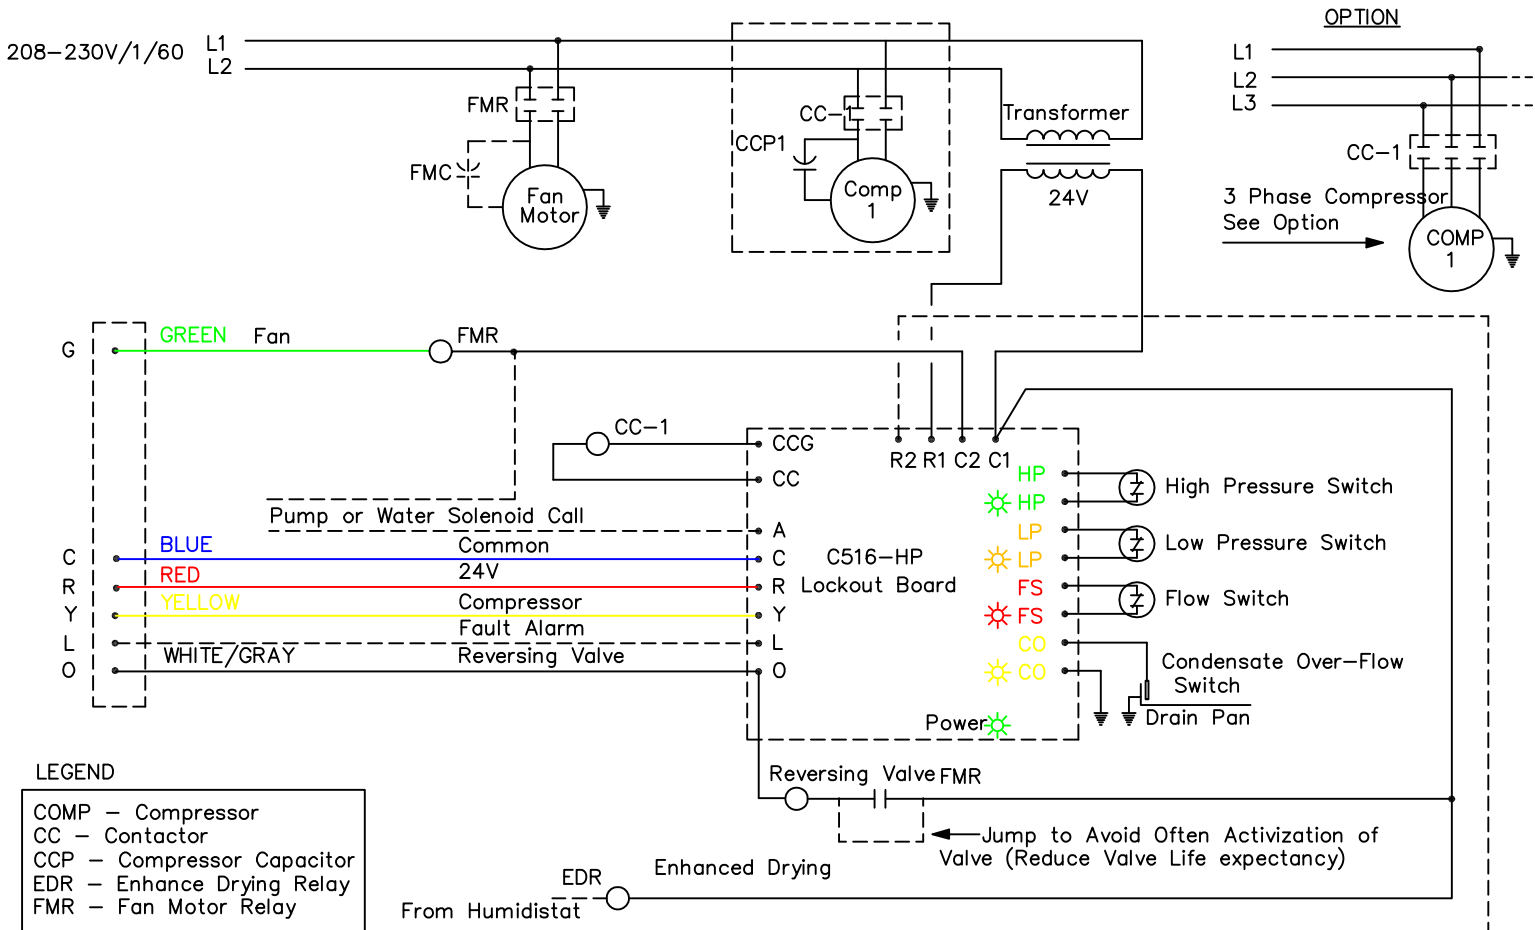

CFX GENERIC WIRING DIAGRAM

1 COMP 1 CIRCUIT - SINGLE PHASE

Type R

**LEGEND**  
 COMP - Compressor  
 CC - Contactor  
 CCP - Compressor Capacitor  
 EDR - Enhance Drying Relay  
 FMR - Fan Motor Relay

CFX GENERIC WIRING DIAGRAM

1 COMP 1 CIRCUIT - SINGLE PHASE

Type R

**LEGEND**  
 COMP - Compressor  
 CC - Contactor  
 CCP - Compressor Capacitor  
 EDR - Enhance Drying Relay  
 FMR - Fan Motor Relay