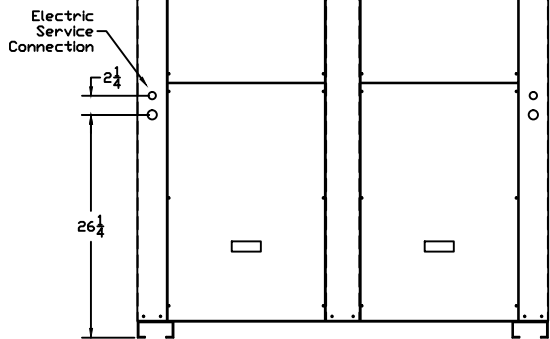

Elevation 'C'

Elevation 'A'

Elevation 'B'

10TV LH  
General Arrangement

Cold Flow/Dual Air Inc.  
1050 NW 21st Street  
Miami Florida 33127  
Ph; (305) 545-6666  
Fax: (305) 325-1966

REVI:  
DATE: 05-28-15  
SCALE: None  
BY: Allen Diehl