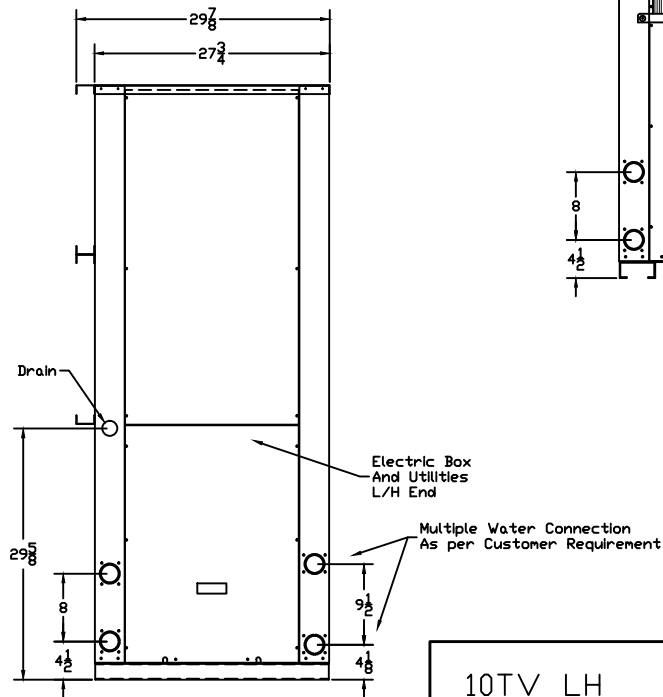

Elevation 'C'

Elevation 'A'

Elevation 'B'

10TV LH  
General Arrangement

Cold Flow/Dual Air Inc.  
1050 NW 21st Street  
Miami Florida 33127  
Ph; (305) 545-6666  
Fax: (305) 325-1966

REVI:  
DATE: 05-28-15  
SCALE: None  
BY: Allen Diehl

052815