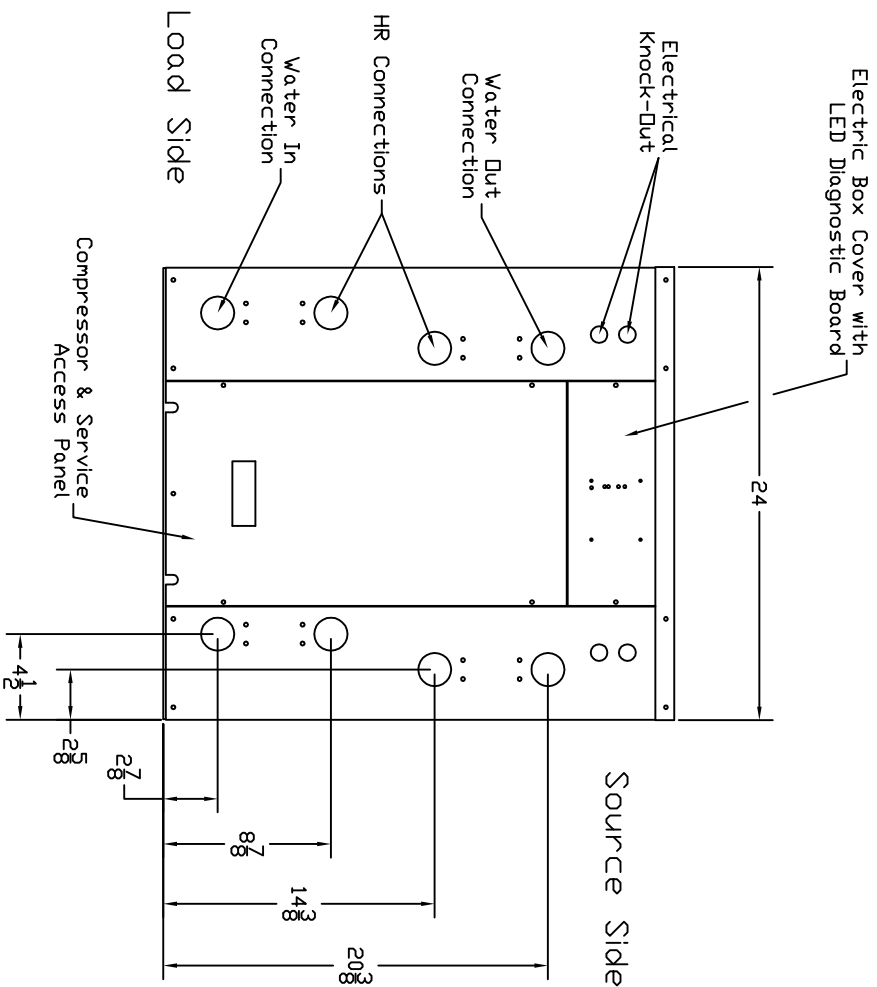

Side Elevation

Front Elevation

ST-WTW General Arrangement		DATE: 08-07-14 SCALE: None BY: Allen Diehl
Cold Flow/Dual Air Inc. 1050 NW 21th Street Miami Florida, 22127 Phj (305) 545-6666 Faxj (305) 325-1966		080714