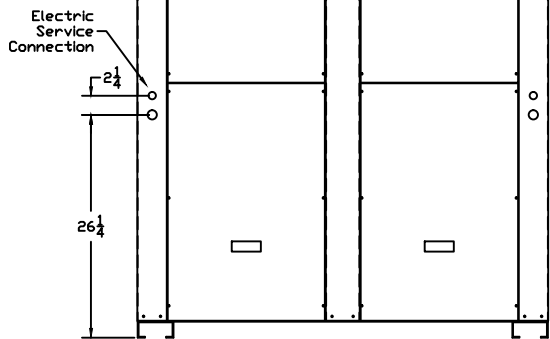

Elevation 'C'

Elevation 'A'

Elevation 'B'

10TV LH
General Arrangement

Cold Flow/Dual Air Inc.
1050 NW 21st Street
Miami Florida 33127
Ph; (305) 545-6666
Fax: (305) 325-1966

REVI:
DATE: 05-28-15
SCALE: None
BY: Allen Diehl