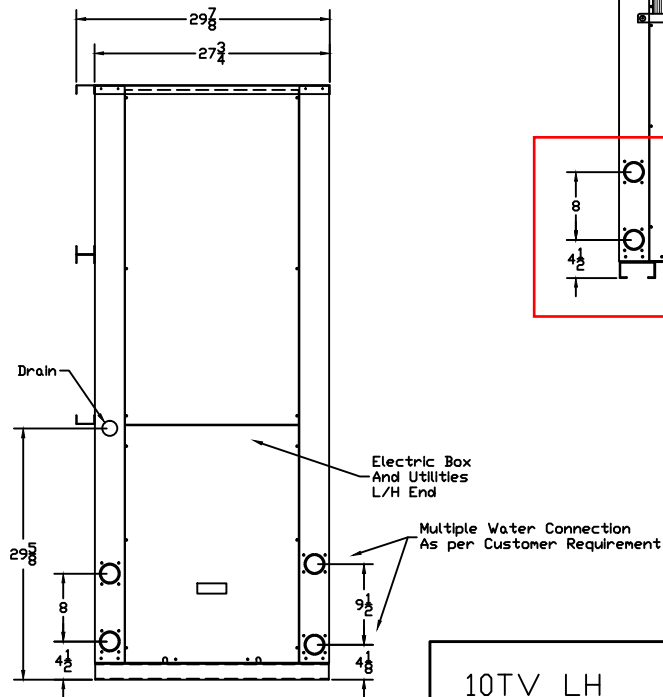

Elevation 'C'

Elevation 'A'

Elevation 'B'

10TV LH
General Arrangement

Cold Flow/Dual Air Inc.
1050 NW 21st Street
Miami Florida 33127
Ph; (305) 545-6666
Fax: (305) 325-1966

REVI:
DATE: 05-28-15
SCALE: None
BY: Allen Diehl