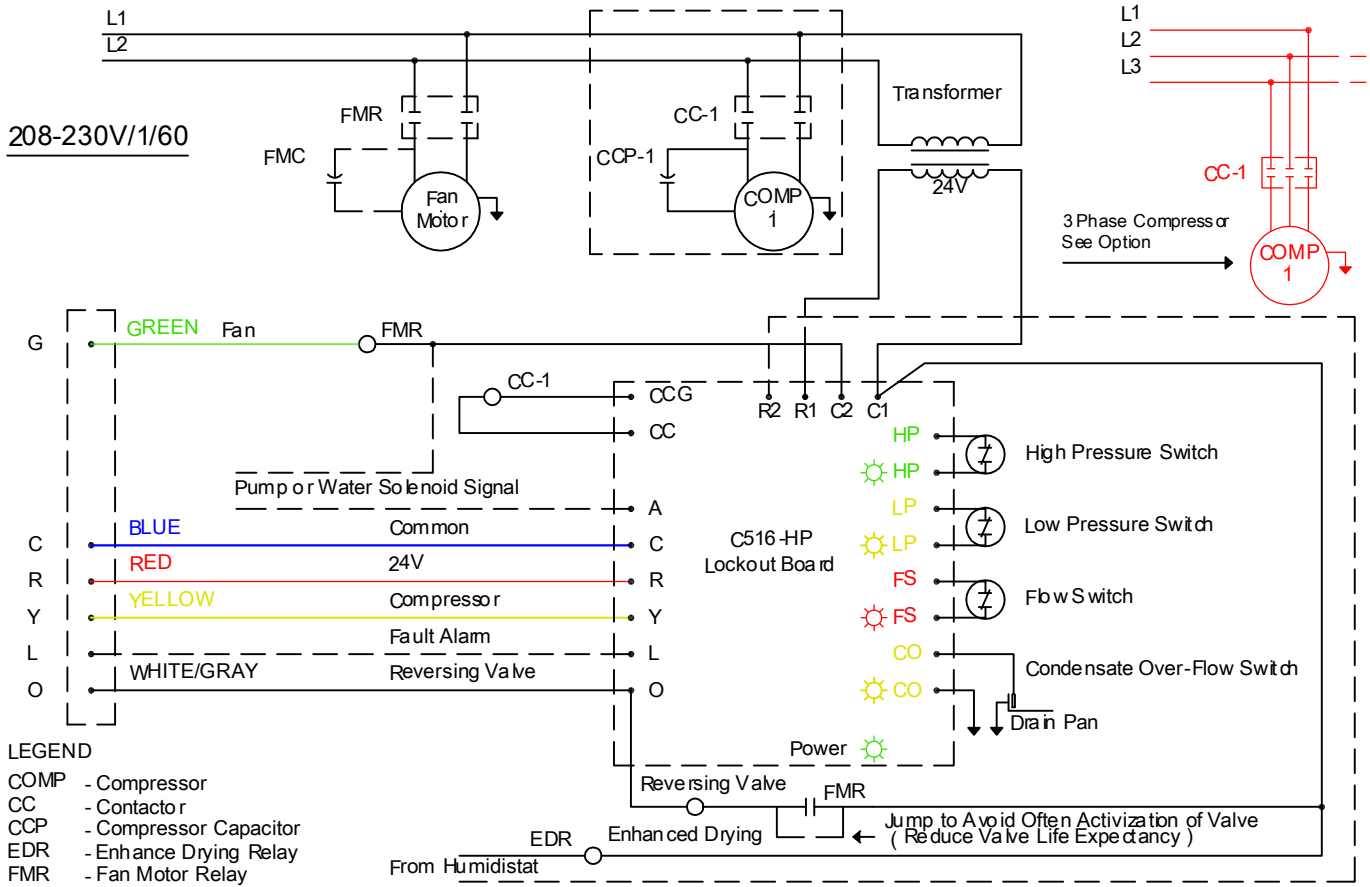

Appendix3 - Regular Motor

1 COMP 1 CIRCUIT - SINGLE PHASE

Type R

208-230V/1/60

Dual Air | Phone: 305-545-6666 | www.dualairhp.com

Appendix3 - Regular Motor

1 COMP 1 CIRCUIT - SINGLE PHASE

Type R