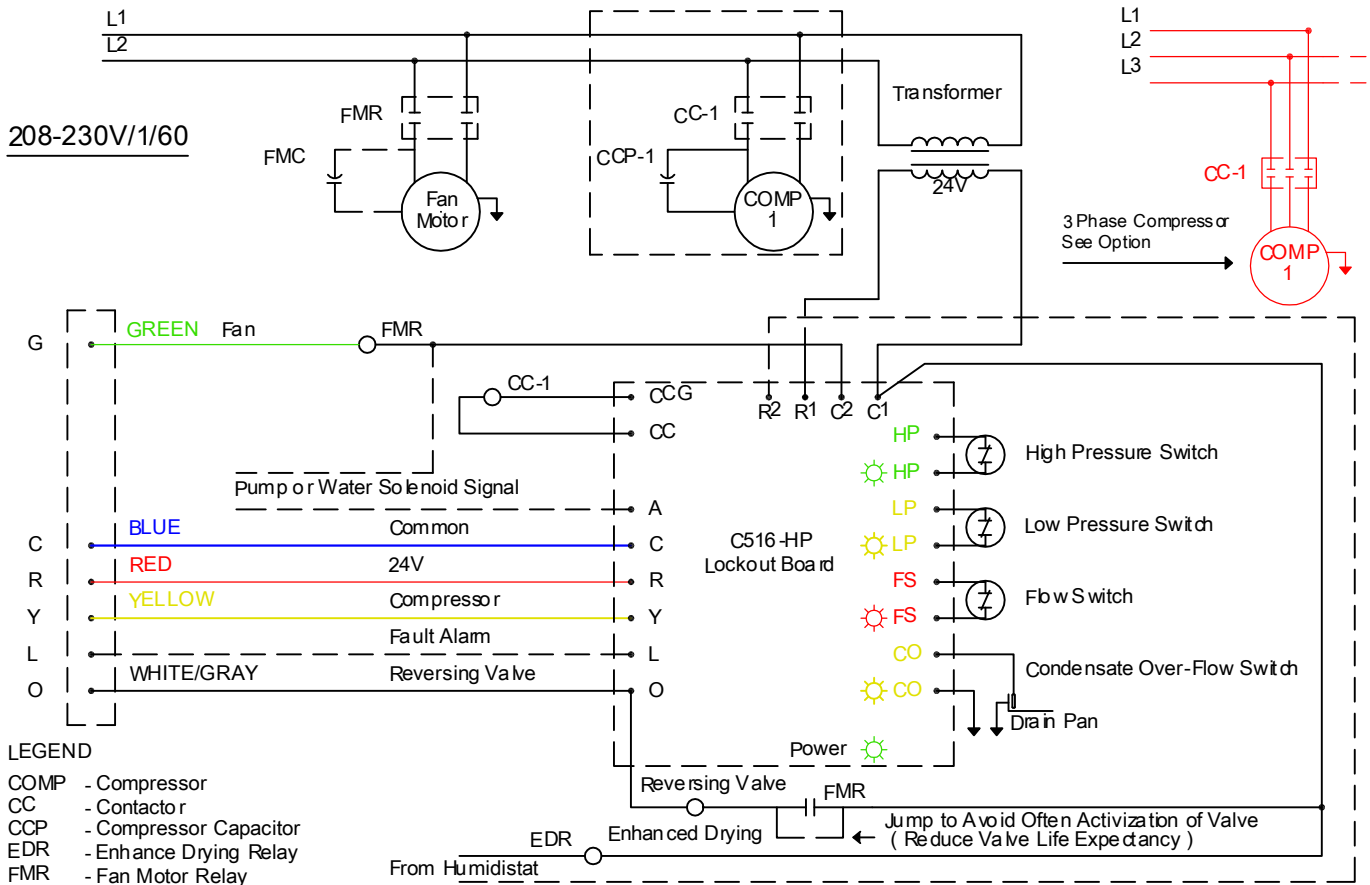

Appendix3 - Regular Motor

1 COMP 1 CIRCUIT - SINGLE PHASE

Type R

208-230V/1/60

Dual Air | Phone: 305-545-6666 | www.dualairhp.com